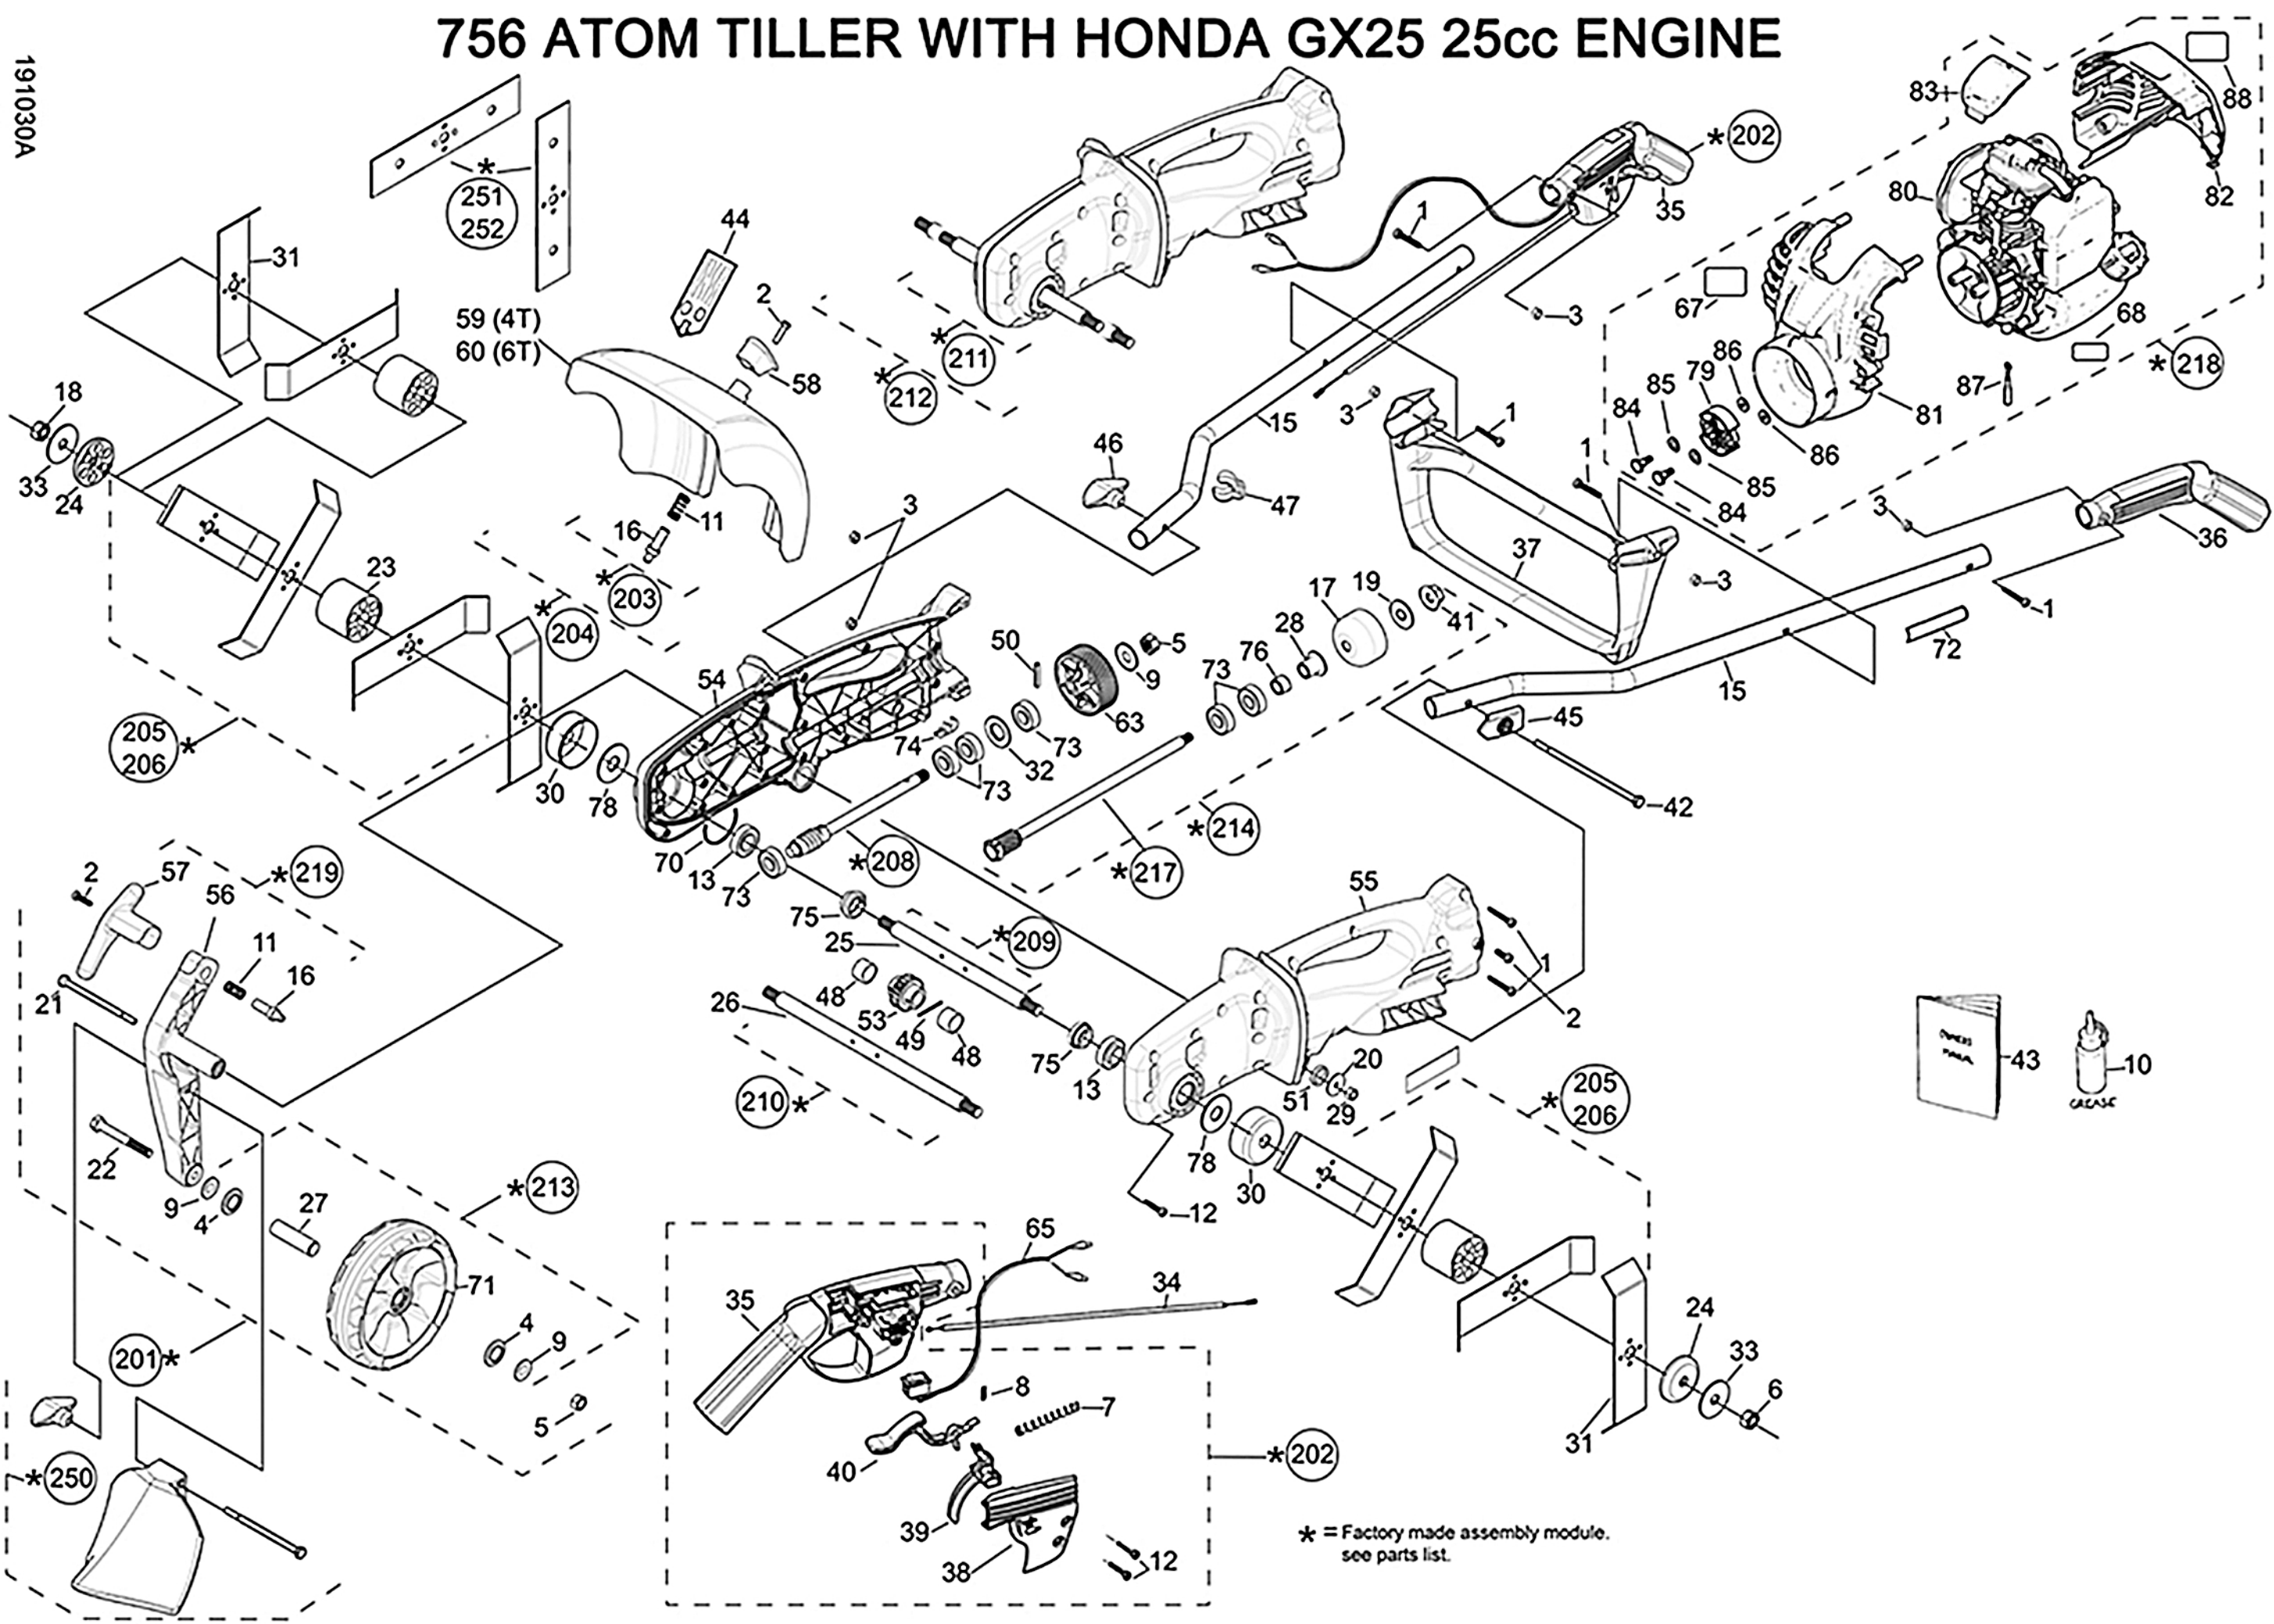

756 ATOM TILLER WITH HONDA GX25 25cc ENGINE

191030A

* = Factory made assembly module.
see parts list.

26/05/2021

ATOM MODEL: 756 TILLER with Honda GX25 engine

PART NO: 21756

Key	Part No	Substitute Part No	Description	Key	Part No	Substitute Part No	NLA*	Description	Key	Part No	Substitute Part No	Description
1	40650		SCREW M5 x 36mm TORX25	39	63022WN	63883S		SET TRIGGER & INTERLOCK	80	65139-EU5		ENG GX25 SATS-EU5
2	40651		SCREW M6 x 16mm TORX25	40	63023WN	63883S		SET TRIGGER & INTERLOCK	81	64236RN		GX25 MK2 FRONT COVER
3	40652		NUT NYLOC M5	41	63032	43163		NUT FLANGE 3/8 UNC Y ZP	82	64237RN		GX25 MK2 REAR COVER
4	42111		SEAL 27.2 x 12.6 WH	42	63049			BOLT HEX 6.5 x 1/4 BSW	83	64238RN		GX25 MK2 SPARK PLUG COVER
5	43172		NUT NYLOC 3/8 UNC Y ZP	43	21775			MANUAL ALL MODELS	84	63553		FC/HPE CLUTCH BOLT M6
6	43173		NUT M12 x 1.75 RH	44	63065			LABEL WARN TILLER GUARD	85	63554		FC/HPE CLUTCH WASHER WAVY
7	43198		SPRING TRIGGER COMP	45	63187BN			CAPTIVE PLATE 1/4 HEX BOLT	86	63556		FC/HPE CLUTCH WASHER FLAT
8	43199		SPRING SMALL INTERLOCK	46	63488A			ASSY HANDLE KNOB+NUT	87	63355		GROUND WIRE
9	43218		WASHER 3/8 ZP 20x1.8x26	47	63217BN			CLIP - HANDLE CABLE & WIRE	88	65191		LABEL POWERED BY HONDA
10	43227		GREASE & DISPENSER	48	63261			SPACER TILL GEAR STEEL	89	62968		PRO CARBY CABLE CONN M6x1.0
11	43452		SPRING HT ADJ ARM COMPR	49	63269			PIN ROLL 6 x 30 TL	90	63457		WASHER 6.4x12.5x1.5
12	43790		SCREW M5.5x22 TORX25	50	63275			PIN ROLL 5 x 30 DR/TL	91	63169		NUT M6 x 1
13	43868		BEARING 6003-2RS 4.5X17ID	51	63224	63348		O-RING 18x4mm	92	43966RN		GX25 AIR DEFLECTOR
14	44006		NUT 1/4 UNC ZP 10.9mm	52	63806RN			GX25 MOUNT/FAN COVER	201	63871A		ASSY WH ARM+WHEEL TILLER
15	44060		HANDLE TUBE	53	63368			GEAR 10:1 WORM DRIVEN STEEL	202	63433AR		ASSY RH HDL HONDA 441-481-561
16	62723		PIN ADJ ARM M6x1.0 THREAD	54	63912WN			SET LH+RH TILLER GREY	203	63872AWE		ASSY COVER TINE 250
17	44318		DRUM CLUTCH CUP 54mm	55	63912WN			SET LH+RH TILLER GREY	204	63873AWE		ASSY COVER TINE 350
18	45112		NUT M12 x 1.75 LH	56	63376WP			WHEEL ARM TILLER	205	63208S8		TINE 4 TINE SET (8 piece)
19	63277		WASH CL DRUM 12x27x22	57	63377WP			HEIGHT ADJ HANDLE ARM	206	63209S12		TINE 6 TINE SET (12 piece)
20	62795		WASHER 28x1.6x1/4 HOLE	58	63378WP			KNOB COVER TILLER	208	63411A		ASSY TILL WORM & SHAFT
21	62843		BOLT HEX 3.5x1/4 BSW	59	63380WE			COVER TINE 250mm(U-GAP 87)	209	63874A		ASSY GEAR WORM CRN 250 SHAFT
22	62844		BOLT HEX 3x3/8 BSW	60	63381WE			COVER TINE 350mm(U-GAP 87)	210	63875A		ASSY GEAR WORM CRN 350 SHAFT
23	62851WP		SPACER TINE LARGE 45.5mm	61	63384			SEAL GEAR TILLER	211	63876Wnk		ASSY TILL GREY 250 ST1
24	62852WP		SPACER TINE SMALL 10mm	62	63781			DR GEAR HELIX 10T	212	63877Wnk		ASSY TILL GREY 350 ST1
25	62891		SHAFT TINE 250MM	63	63780			DR GEAR HELIX 38T	213	63880A		ASSY TILL WHEEL-TUBE-SEALS
26	62892		SHAFT TINE 350MM	64	63387	63978A		ASSY HELIX GEAR+SHAFT	214	63881A		ASSY TILL SHAFT-GEAR-DRUM
27	62903		SPACER WHEEL 41.5mm TILLER	65	63400			ROCKER SWITCH WITH WIRE	217	63978A		ASSY HELIX GEAR+SHAFT
28	62912	64119	HUB SINTERED 11.5mm	69	63410	63411A		ASSY TILL WORM & SHAFT	218	65139A		ASSY ENGINE GX25 SATS
29	62919		NUT NYLOC 1/4 UNC	70	63439			SEAL U GEAR BOX TILLER	250	63222		FURROW ATTACH KIT
30	62921		DRUM TINE 17mm	71	63445BP	64967BP		WHEEL EDGER DOM	251	63208S8		SET TINE DETHATCH
31	62948		TINE TILLER	72	63466			LABEL HANDLE SAFETY	252	63209S12		TINE 6 TINE SET (12 piece)
32	62982		BEARING WASHER 32x18x1.6	73	63474			BEARING 32 x 10 x 12				
33	62983		WASHER HARD 54x12.2x2	74	63533WE			HOOK EDGER CABLE BODY				
34	63002		CABLE THROTTLE 968mm	75	63771		X	SPACER GREASE SAVER TILLER				
35	63017BS		HANDLE RH DOMESTIC	76	63772			SPACER MAIN SHAFT TILLER				
36	63019BS		HANDLE LH DOMESTIC	77	63867			NUT 3/8 HOLDING				
37	63020WE		HANDLE CROSS BRACE	78	63868			WASHER 25x17x 2				
38	63021WP		COVER RH HANDLE GREY	79	63555A			CLUTCH ASSY GX25-26KZ-ATOM				